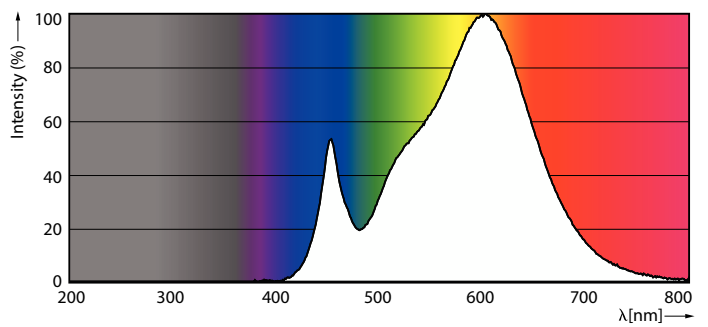

Product data

General Information	
Cap-Base	E27
Nominal lifetime	15,000 hour(s)
Switching Cycle	50,000
Lighting Technology	LED
Flux measurement reference	Sphere
Light Technical	
Color Code	830 [CCT of 3000K]
Beam Angle (Nom)	180 degree(s)
Luminous Flux	1,521 lm
Color Designation	White (WH)
Luminous Efficacy (rated) (Nom)	117 lm/W
Correlated Color Temperature (Nom)	3000 K
Color Consistency	<6
Color rendering index (CRI)	80
LLMF At End Of Nominal Lifetime (Nom)	70 %
Flickering value (PstLM) - Flickering value as per EN 61000-3-3	1
Stroboscopic effect visibility measure (SVM)	0.4

Dimensional drawing

Product	D	C
CorePro LEDbulb ND 13-100W A60 E27 830	60 mm	120 mm

Photometric data

Light Distribution Diagram - CorePro LEDbulb ND 13-100W A60 E27 830

Spectral Power Distribution Colour - CorePro LEDbulb ND 13-100W A60 E27 830