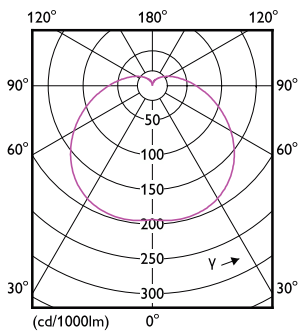

Product data

General Information	
Cap-Base	E27
Nominal lifetime	15,000 hour(s)
Switching Cycle	50,000
Lighting Technology	LED
Flux measurement reference	Sphere
Light Technical	
Color Code	830 [CCT of 3000K]
Beam Angle (Nom)	180 degree(s)
Luminous Flux	1,521 lm
Color Designation	White (WH)
Luminous Efficacy (rated) (Nom)	117 lm/W
Correlated Color Temperature (Nom)	3000 K
Color Consistency	<6
Color rendering index (CRI)	80
LLMF At End Of Nominal Lifetime (Nom)	70 %
Flickering value (PstLM) - Flickering value as per EN 61000-3-3	1
Stroboscopic effect visibility measure (SVM)	0.4

Application Conditions

can it be used in closed luminaires	No
-------------------------------------	----

Product Data

Order product name	CorePro LEDbulb ND 13-100W A60 E27 830
Full product name	CorePro LEDbulb ND 13-100W A60 E27 830
Full product code	872016916917300
Order code	16917300
Material Nr. (12NC)	929003607608
Net Weight (Piece)	0.045 kg
EAN/UPC - Product/Case	8720169169173
Numerator - Packs per outer box	10
EAN/UPC - Case	8720169169180

Dimensional drawing

Product	D	C
CorePro LEDbulb ND 13-100W A60 E27 830	60 mm	120 mm

Photometric data

Light Distribution Diagram - CorePro LEDbulb ND 13-100W A60 E27 830

Spectral Power Distribution Colour - CorePro LEDbulb ND 13-100W A60 E27 830