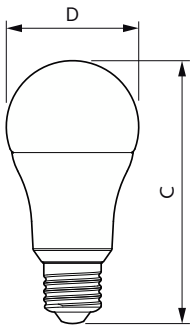

Product data

General Information	
Cap-Base	E27
Nominal lifetime	15,000 hour(s)
Switching Cycle	50,000
Lighting Technology	LED
Flux measurement reference	Sphere
Light Technical	
Color Code	830 [CCT of 3000K]
Beam Angle (Nom)	180 degree(s)
Luminous Flux	1,521 lm
Color Designation	White (WH)
Luminous Efficacy (rated) (Nom)	117 lm/W
Correlated Color Temperature (Nom)	3000 K
Color Consistency	<6
Color rendering index (CRI)	80
LLMF At End Of Nominal Lifetime (Nom)	70 %
Flickering value (PstLM) - Flickering value as per EN 61000-3-3	1
Stroboscopic effect visibility measure (SVM)	0.4

Application Conditions

can it be used in closed luminaires	No
-------------------------------------	----

Product Data

Order product name	CorePro LEDbulb ND 13-100W A60 E27 830
Full product name	CorePro LEDbulb ND 13-100W A60 E27 830
Full product code	872016916917300
Order code	16917300
Material Nr. (12NC)	929003607608
Net Weight (Piece)	0.045 kg
EAN/UPC - Product/Case	8720169169173
Numerator - Packs per outer box	10
EAN/UPC - Case	8720169169180

Dimensional drawing

Product	D	C
CorePro LEDbulb ND 13-100W A60 E27 830	60 mm	120 mm

Photometric data

Light Distribution Diagram - CorePro LEDbulb ND 13-100W A60 E27 830

Spectral Power Distribution Colour - CorePro LEDbulb ND 13-100W A60 E27 830